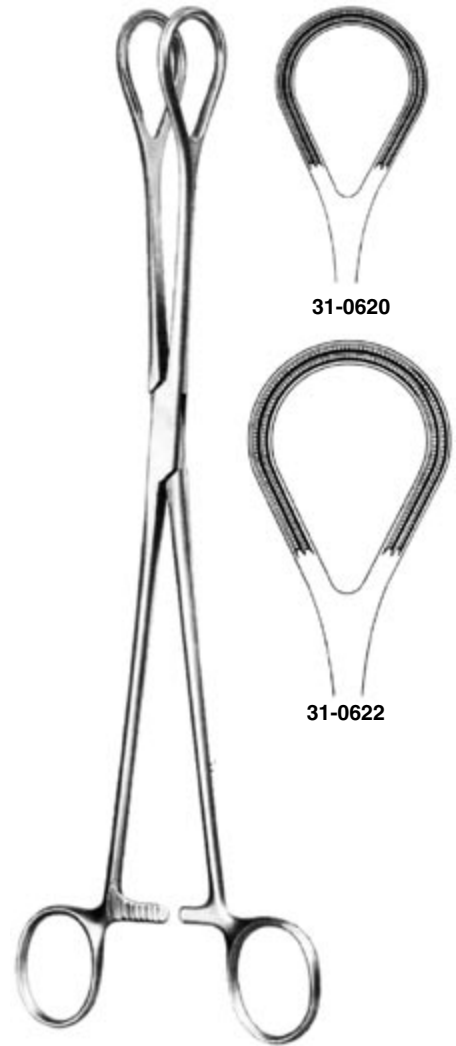

COLLIN
31-0561
9 cm, 3½"

Nabelschnurklemmen
Umbilical cord clamps
Clamps umblicades
Clamps à dordon omblical

KANE
31-0550
8.5 cm, 3½"

GREEN-ARMITAGE
31-0510
22 cm, 8½"

WILLET
31-0520
19 cm, 7½"

WINTER
31-0650 28 cm, 11"
31-0652 28 cm, 11"
31-0654 28 cm, 11"

WINTER
31-0651 28 cm, 11"
31-0653 28 cm, 11"
31-0655 28 cm, 11"

COREY
31-0630
 24 cm, 9½"

SAENGER
31-0610
 27.5 cm, 10¼"

SAENGER
31-0611
 27.5 cm, 10¼"

DEBAKEY-STONE
31-0620 25 cm, 10"
31-0622 27 cm, 10¾"

DOYEN
31-0602
20 cm, 8"

KELLY
31-0605
32 cm, 12½"

NOTO
31-0606
27 cm, 10½"

HEYWOOD-SMITH
31-0600
25 cm, 10"

BRAUN
 31-0415
 31 cm, 12½"

SMELLIE
 31-0420
 30 cm, 12"

SMELLIE
 31-0440
 25 cm, 10"

NAEGELE
 31-0441
 25 cm, 10"

BRAUN
 31-0410
 42 cm, 16½"

TARNIER
 31-0404
 46 cm, 18"